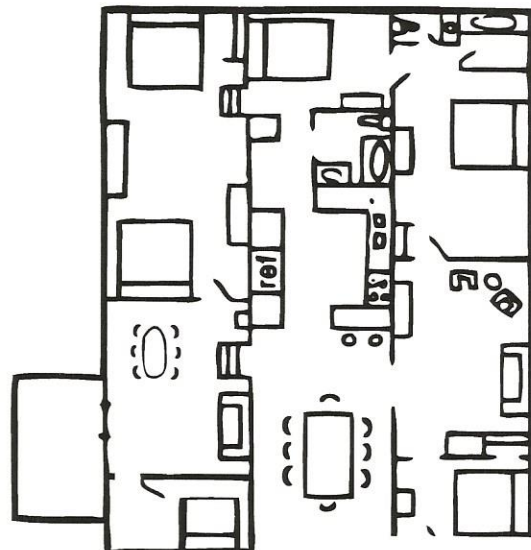

CEDAR LODGES 5 & 6

2 Bedroom Cabins

1 King Bed, 2 Queen Beds Sleeper Sofa in the Living Room Full Kitchen w/ Dishwasher, 2 Full Baths Will Sleep 6-8. 832 Square Ft.

ASPEN LODGE

3 Bedroom Cabin

2 Queen Beds, 1 Full Size Bunkbed. Sleeper Sofa in Living Room. 960 Sq. Ft., 1.5 Baths, Full Kitchen w/ Dishwasher, Sleeps 8-10.

LAKE LODGE

4 Bedroom Cabin

2 Full Beds, 1 King Bed, 3 Queen Beds, Large Living Room. 2 Full Baths, Large Kitchen, Sleeper sofa in Living Room. Will Sleep 12-14. 1800 Sq. Ft.