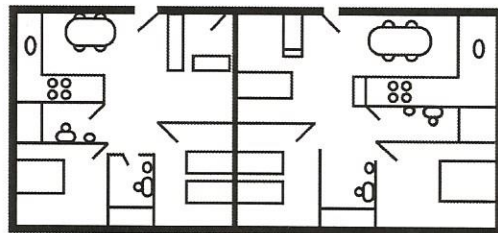

CABINS 16,17,18,19

Deluxe 2 Bedroom Cabin

1 Queen Bed, 3 Full Beds, Sleeper Sofa in Living Room, Kitchen, & Bath. Will Sleep 8-10. 793 Sq. Ft.

ELK, ANTLER, BEAR, & PINE LODGE

3 Bedroom Cabins

3 Queen Beds, 1 Full Bed 1024 Sq. Ft., 1.5 Baths, Full Kitchen w/ Dishwasher, Sleeper Sofa in Living Room, Will Sleep 8-10.

CEDAR LODGES 5 & 6

2 Bedroom Cabins

1 King Bed, 2 Queen Beds Sleeper Sofa in the Living Room Full Kitchen w/ Dishwasher, 2 Full Baths Will Sleep 6-8. 832 Square Ft.

ASPEN LODGE

3 Bedroom Cabin

2 Queen Beds, 1 Full Size Bunkbed. Sleeper Sofa in Living Room. 960 Sq. Ft., 1.5 Baths, Full Kitchen w/ Dishwasher, Sleeps 8-10.