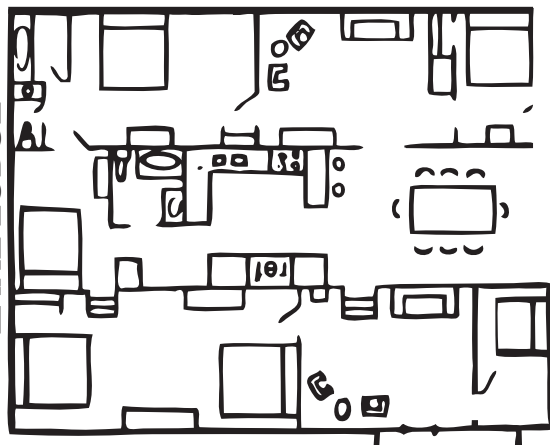

CABINS 2

CABINS 14

2 Bedroom Mobile
2-Futons in Living Room, Kitchen, & Bath. Will Sleep 6-8
2 Full Beds, 1 Twin Bed - 672 Sq. Ft.

ASPEN LODGE

3 BR, 2 Queen Beds, 1 Full Size Bunkbed, Sleeper Sofa in Living Room. 960 Sq. Ft., 1.5 Baths, Full Kitchen w/ Dishwasher
Sleeps 8-10

LAKE LODGE

4 Bedroom Cabin

2 Full Beds, 1 King Bed, 3 Queen Bed, Large Living Room. 2 Full Baths, Large Kitchen, Sleeper sofa in Living Room. Will Sleep 12-14. 1800 Sq. Ft.

CABINS 15

3 Bedroom Mobile
3 Full Beds, 1 Queen Bed, 1 Futon in Living Room, Kitchen, & 1.5 Baths. Will Sleep 8-10. 924 Sq. Ft.