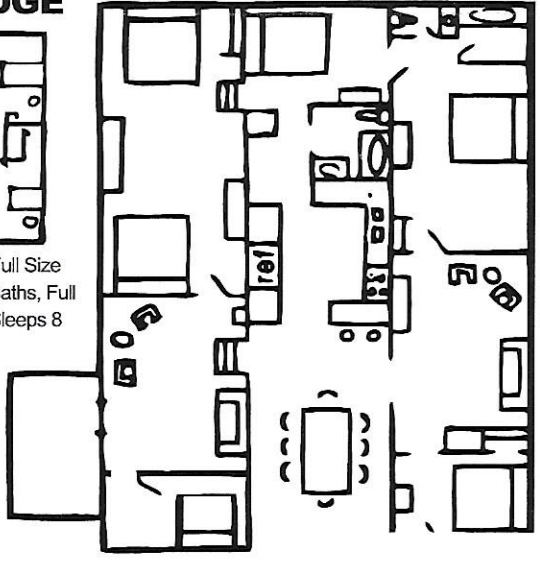

CABINS 13

CABINS 1, 4, 5, 6

Cabins 1,2,3,4 have 1 Queen & 1 Full Bed, Will Sleep 4, 320 Sq. Ft., Kitchenette, & Bath.
Cabins 5,6, 320 Sq. Ft. 2 Full Beds, Kitchenette, & Bath. Will Sleep 4.
Cabins 2,3 have a privacy wall.

CABINS 2, 3

2 Bedroom Mobile
2 Bedrooms, Large Living Room, Kitchen, & Bath. Will Sleep 8
UNIT 13 - 576 Sq. Ft. & UNIT 14 - 672 Sq. Ft.

ASPEN LODGE

3 BR, 2 Queen Beds, 1 Full Size Bunkbed 960 Sq. Ft., 1.5 Baths, Full Kitchen w/ Dishwasher, Sleeps 8

LAKE LODGE

4 Bedroom Cabin
2 Full Beds, 1 King Beds, 3 Queen Bed, Large Living Room. 2 Full Baths, Large Kitchen, Sleeper sofa in Living Room. Will Sleep 14 - 1800 Sq. Ft.

3 Bedroom Mobile
3 Full Beds, 1 Queen Bed, 1 Futon in Living Room, Kitchen, & 1.5 Baths. Will Sleep 10 - 924 Sq. Ft.